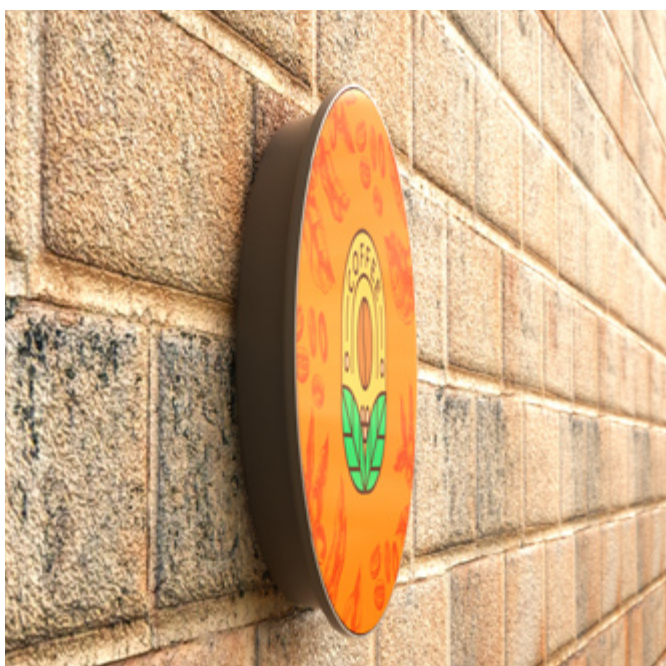

08 SAMPLE PRODUCTS

p.20

01 DOUBLE SIDED SIGNS

VACUUM FORMED, ROUND

Front: acrylic, vacuum formed in shape
Illumination: LED
Profile: flat/grooved, steel/aluminum
Frame colour: standard RAL colours
Logo/graphics: digital print on the front
(screen printing quoted on request)
Wire: 1,5m length, with a plug, black
For outdoor and indoor use.

Front plate diameter: 400mm
600mm
800mm
Minimum order quantity: 25pcs.

FLAT, ROUND

Front: acrylic, flat
Illumination: LED
Back: ABS bottom
Logo/graphics: digital print on the front
(screen printing quoted on request)
Wire: 1,5m length, with a plug, black
For outdoor and indoor use.

Front plate diameter: 380mm
580mm
790mm
Minimum order quantity: 10pcs.

Product index: ROUND.6022

Product index: ROUND.6023

VACUUM FORMED, SQUARE

Front: acrylic, vacuum formed in shape
 Illumination: LED
 Profile: flat/grooved, steel/aluminum
 Frame colour: standard RAL colours
 Logo/graphics: digital print on the front
 (screen printing quoted on request)
 Wire: 1,5m length, with a plug, black
 For outdoor and indoor use.

Front plate dimensions: 400 x 400mm
 500 x 500mm
 600 x 600mm
 800 x 800mm

Minimum order quantity: 25pcs.

Product index: SQUARE.6024

VACUUM FORMED, RECTANGLE

Front: acrylic, vacuum formed in shape
 Illumination: LED
 Profile: flat/grooved, steel/aluminum
 Frame colour: standard RAL colours
 Logo/graphics: digital print on the front
 (screen printing quoted on request)
 Wire: 1,5m length, with a plug, black
 For outdoor and indoor use.