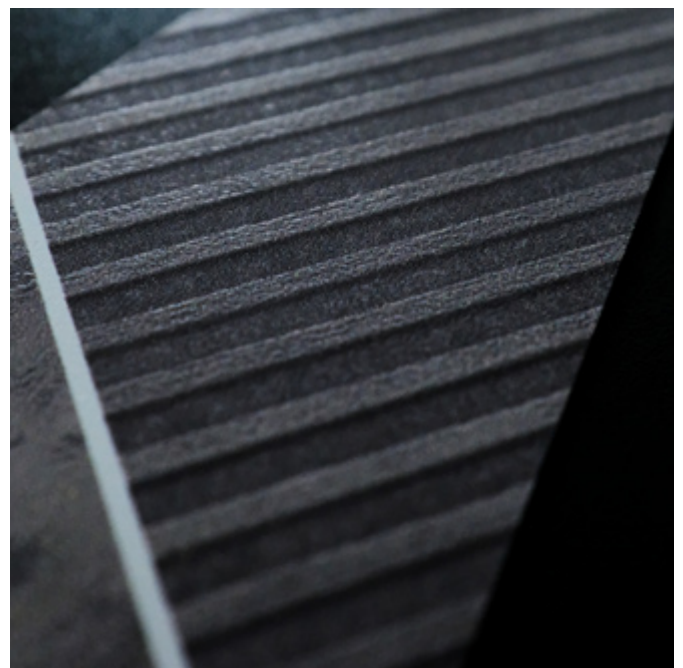

NEW TRENDS

in visual advertising

KEY COMPANY

01

corten steel
effect

Digital print imitating
look and structure of
the modern Corten
steel (3D effect).

02

metal
imitation

Digital print imitating
look and structure of steel (various
finishes available).

03

wood imitation

Digital print imitating look and structure of wood (various finishes available).

04

stone imitation

Digital print imitating look and structure of stone and concrete (various finishes available).

Perfect combination of advertising and functionality. Crown cork or bottle display equipped with a crown cork opener, for mounting on a bar counter.

08

fence banner system

Clever system solution for advertising fences. Easy to store and assemble, with a double sided banners.