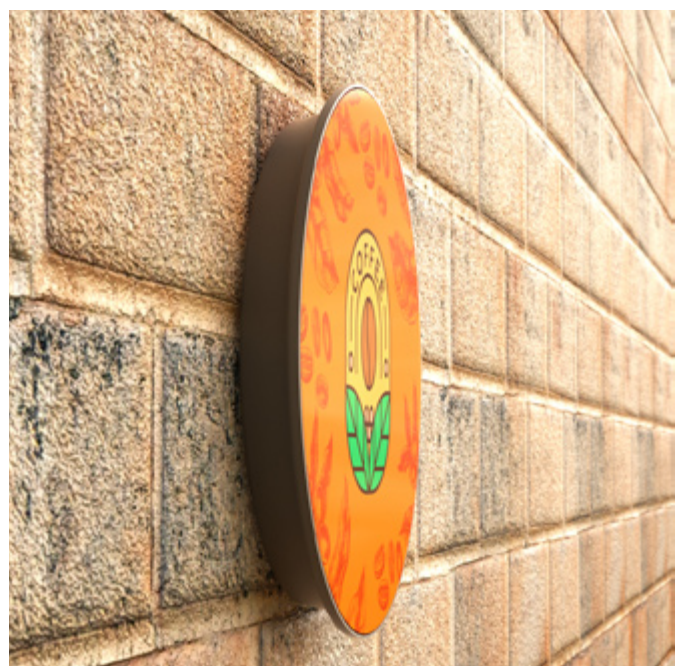

08 SAMPLE PRODUCTS

p.20

01 DOUBLE SIDED SIGNS

VACUUM FORMED, ROUND

Front: acrylic, vacuum formed in shape
Illumination: LED
Profile: flat/grooved, steel/aluminum
Frame colour: standard RAL colours
Logo/graphics: digital print on the front
(screen printing quoted on request)
Wire: 1,5m length, with a plug, black
For outdoor and indoor use.

Front plate diameter: 400mm
600mm
800mm
Minimum order quantity: 25pcs.

Product index: ROUND.6022

FLAT, ROUND

Front: acrylic, flat
Illumination: LED
Back: ABS bottom
Logo/graphics: digital print on the front
(screen printing quoted on request)
Wire: 1,5m length, with a plug, black
For outdoor and indoor use.

Front plate diameter: 380mm
580mm
790mm
Minimum order quantity: 10pcs.

Product index: ROUND.6023

VACUUM FORMED, SQUARE

Front: acrylic, vacuum formed in shape
 Illumination: LED
 Profile: flat/grooved, steel/aluminum
 Frame colour: standard RAL colours
 Logo/graphics: digital print on the front
 (screen printing quoted on request)
 Wire: 1,5m length, with a plug, black
 For outdoor and indoor use.

Front plate dimensions: 400 x 400mm
 500 x 500mm
 600 x 600mm
 800 x 800mm

Minimum order quantity: 25pcs.

Product index: SQUARE.6024

VACUUM FORMED, RECTANGLE

Front: acrylic, vacuum formed in shape
 Illumination: LED
 Profile: flat/grooved, steel/aluminum
 Frame colour: standard RAL colours
 Logo/graphics: digital print on the front
 (screen printing quoted on request)
 Wire: 1,5m length, with a plug, black
 For outdoor and indoor use.