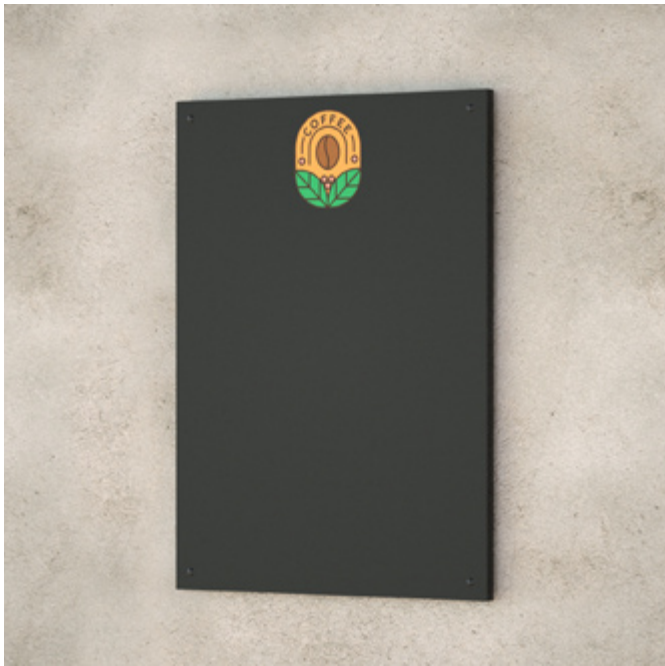

Dimensions: 610 x 1180mm
Board dimensions: 530 x 800mm
Bar width: 40mm
Weight: 6kg
Minimum order quantity: 10pcs.

Product index: BOARD.5202

PVC A-BOARD

Made of bent PVC 3mm
Logo/graphics: digital print on the front
(screen printing quoted on request)
Chalkboard: screen printed
For outdoor and indoor use.

Dimensions: 980 x 550mm
Minimum order quantity: 10pcs.

Product index: BOARD.5203

CHALK PVC BOARD

Made of PVC
Logo/graphics: digital print on the front
(screen printing quoted on request)
Chalkboard: screen printed
For indoor use.

Board dimensions: 400 x 500mm
500 x 700mm
Minimum order quantity: 10pcs.

Product index: BOARD.5250

CHALK MDF BOARD

Made of MDF
Logo/graphics: digital print on the front
(screen printing quoted on request)
Chalkboard: screen printed
For indoor use.

Board dimensions: 400 x 500mm
500 x 700mm
Minimum order quantity: 10pcs.

Product index: BOARD.5251

CHALK MENU HOLDER

Made of black PVC and wood (base)
Logo/graphics: digital print on the front
(screen printing quoted on request)
Chalkboard: screen printed